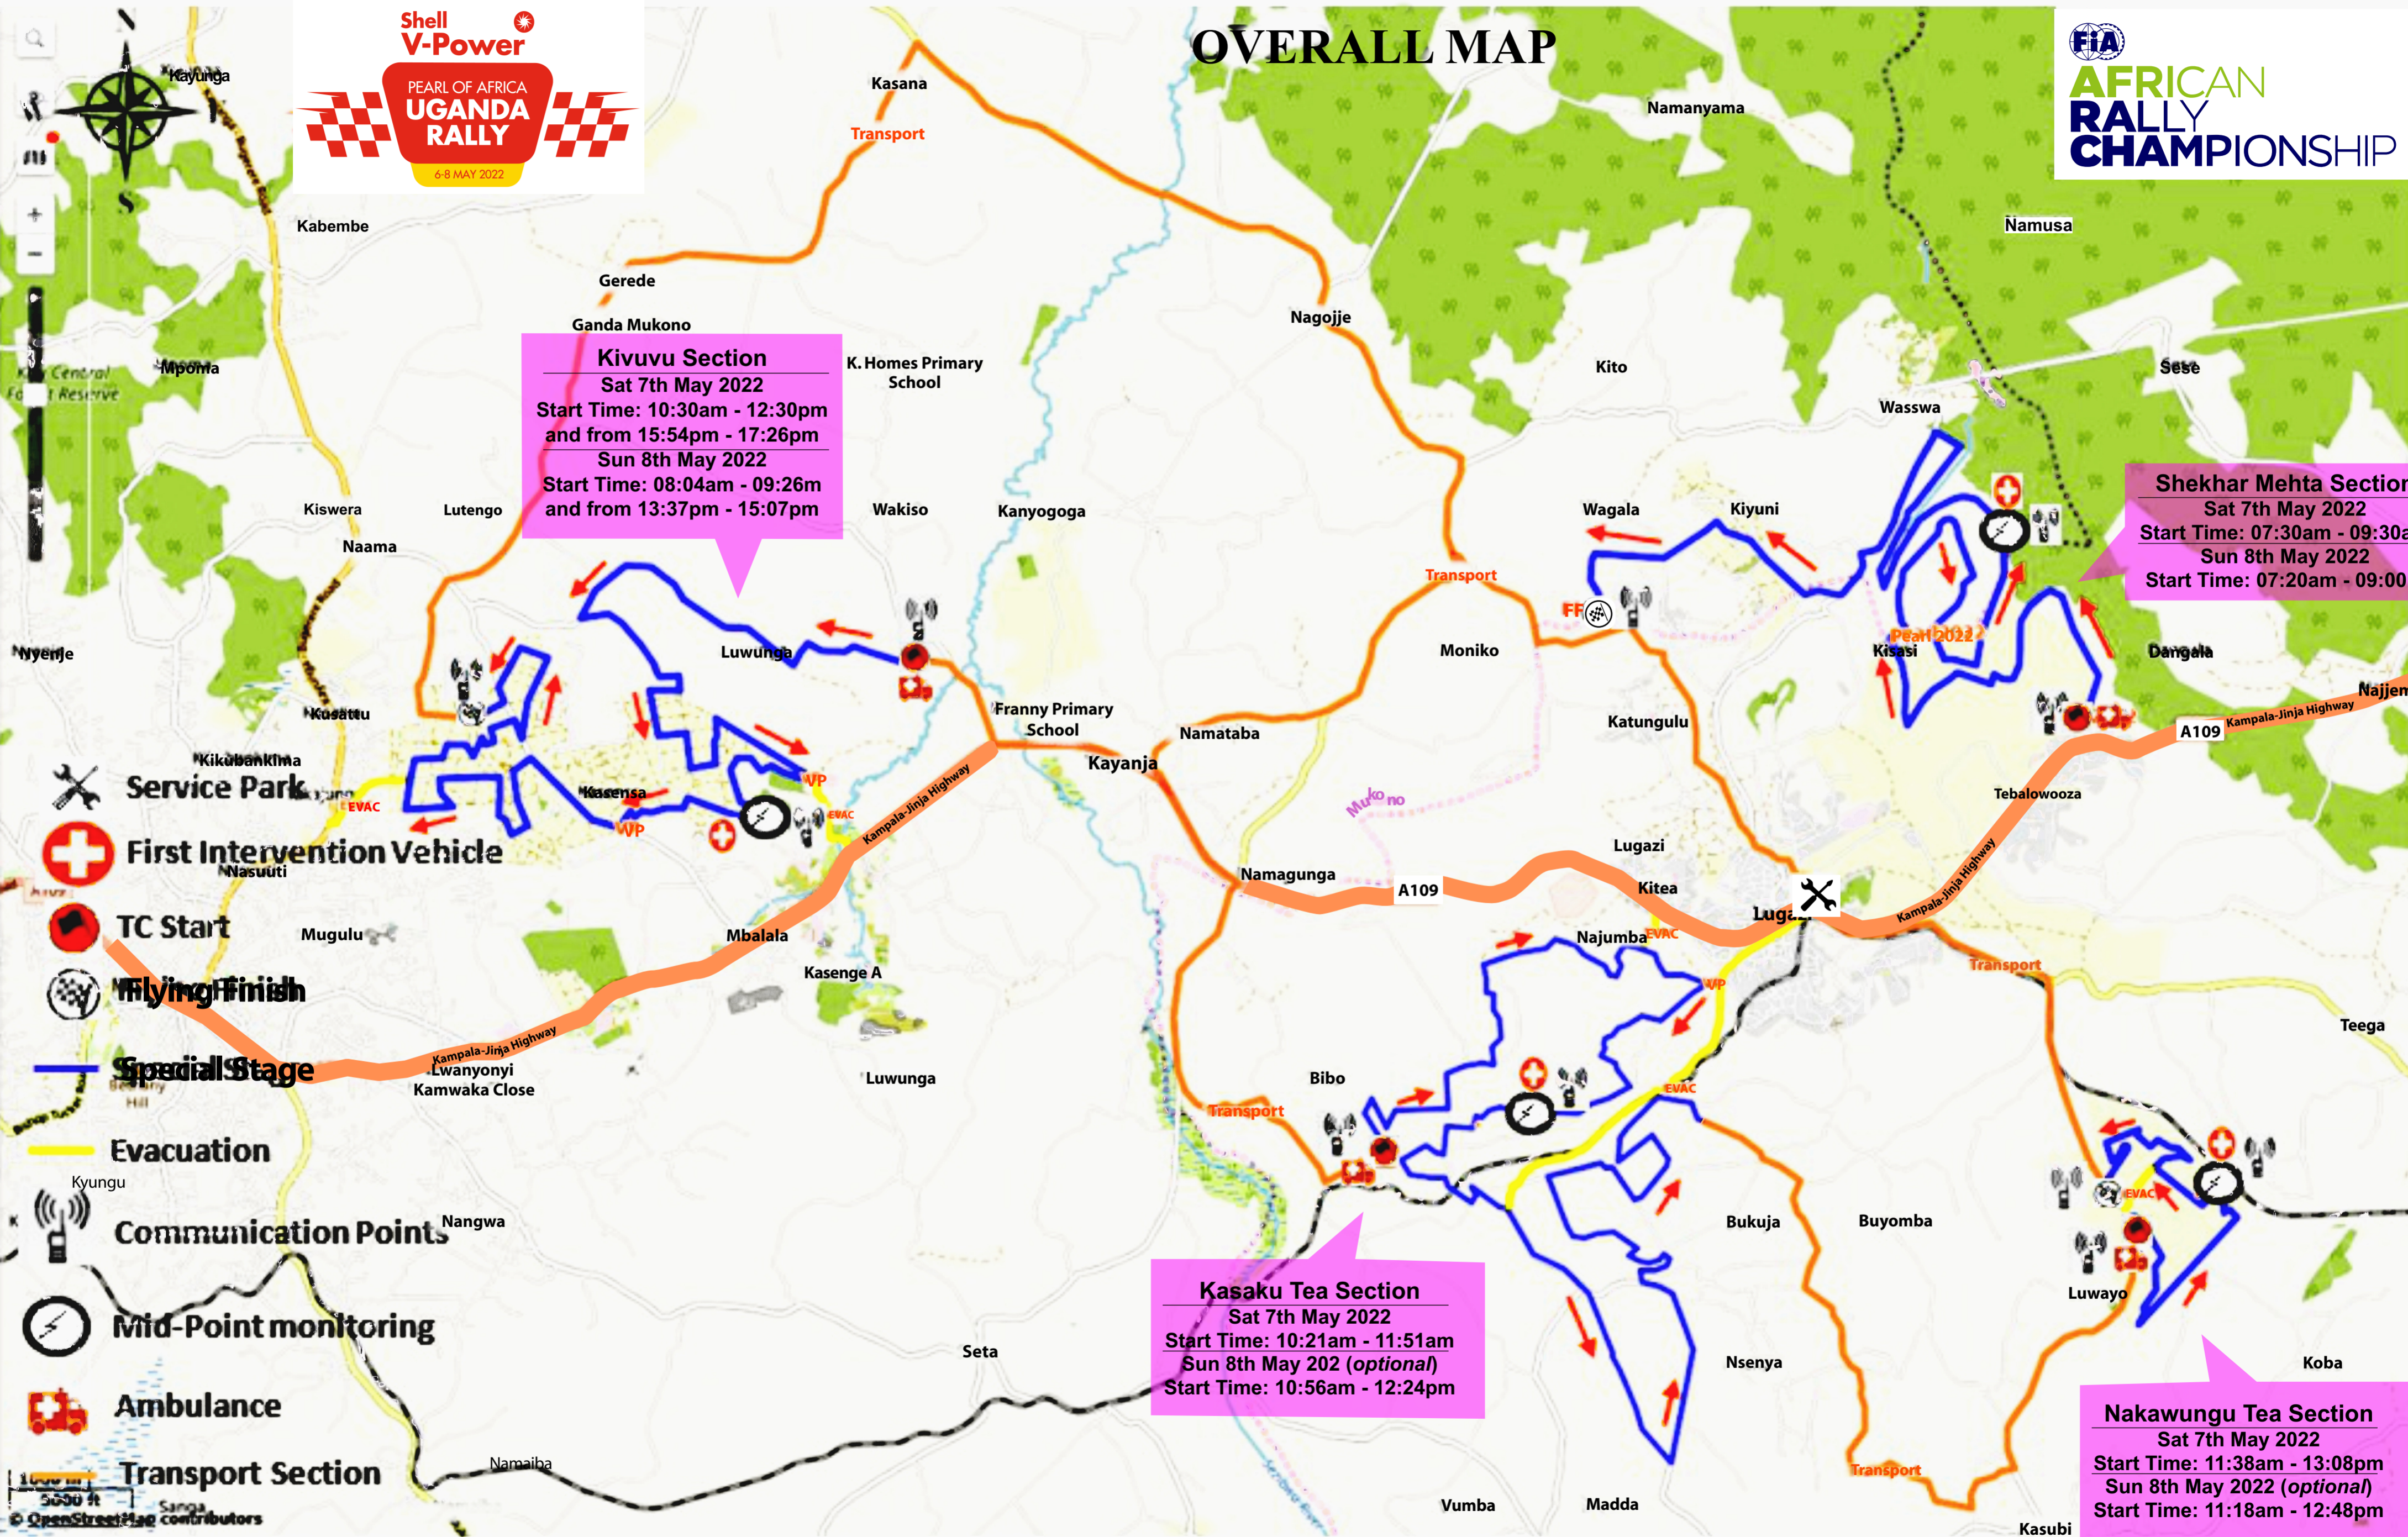

OVERALL MAP

Kivuvu Section
Sat 7th May 2022
Start Time: 10:30am - 12:30pm
and from 15:54pm - 17:26pm
Sun 8th May 2022
Start Time: 08:04am - 09:26m
and from 13:37pm - 15:07pm

Shekhar Mehta Section
Sat 7th May 2022
Start Time: 07:30am - 09:30am
Sun 8th May 2022
Start Time: 07:20am - 09:00m

Kasaku Tea Section
Sat 7th May 2022
Start Time: 10:21am - 11:51am
Sun 8th May 2022 (optional)
Start Time: 10:56am - 12:24pm

Nakawungu Tea Section
Sat 7th May 2022
Start Time: 11:38am - 13:08pm
Sun 8th May 2022 (optional)
Start Time: 11:18am - 12:48pm